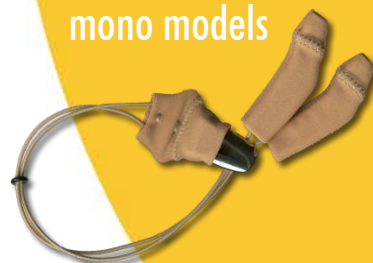

Ear Gear is available in corded, cordless and mono models

Installation for:
Ear Gear Baha

Ear Gear Installs Easily

Installation for:
Ear Gear FM
Ear Gear Original
Ear Gear Mini Curved
Ear Gear Micro

Installation for:
Ear Gear Mini Square

Installation for:
Ear Gear Cochlear

Corded clip attaches to shirt collar

Ear Gear Eyeglasses

Available for all models, corded and cordless